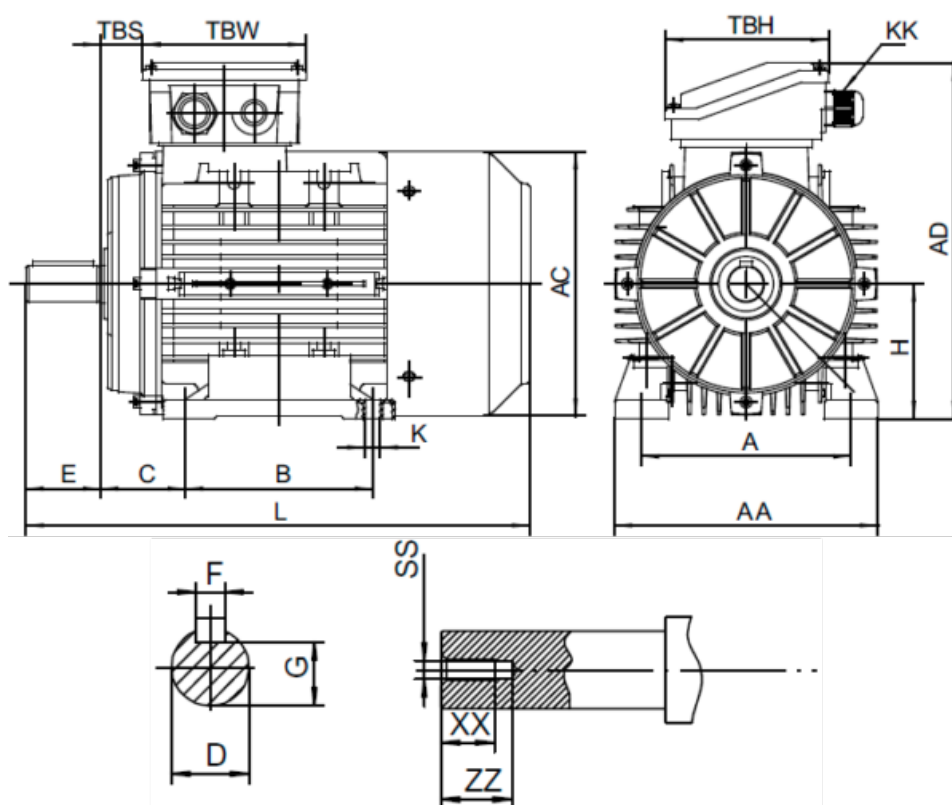

Data Sheet

Article number: 2518022002220140

Description: Kleedrive T3A 160L2 22.0kw 2800 rpm UL/CSA
3x230/400V 50 HZ IP55 B3 Eff=82,7%

Measures

A = 254	F = 12	TBW = 148
AA = 314	G = 37	XX = 36
AC = Ø314	H = 160	ZZ = 45
AD = 391	KK = -	
B = 245	L = 660	
C = 108	SS = M16	
D = Ø42	TBH = 148	
E = 110	TBS = 64	